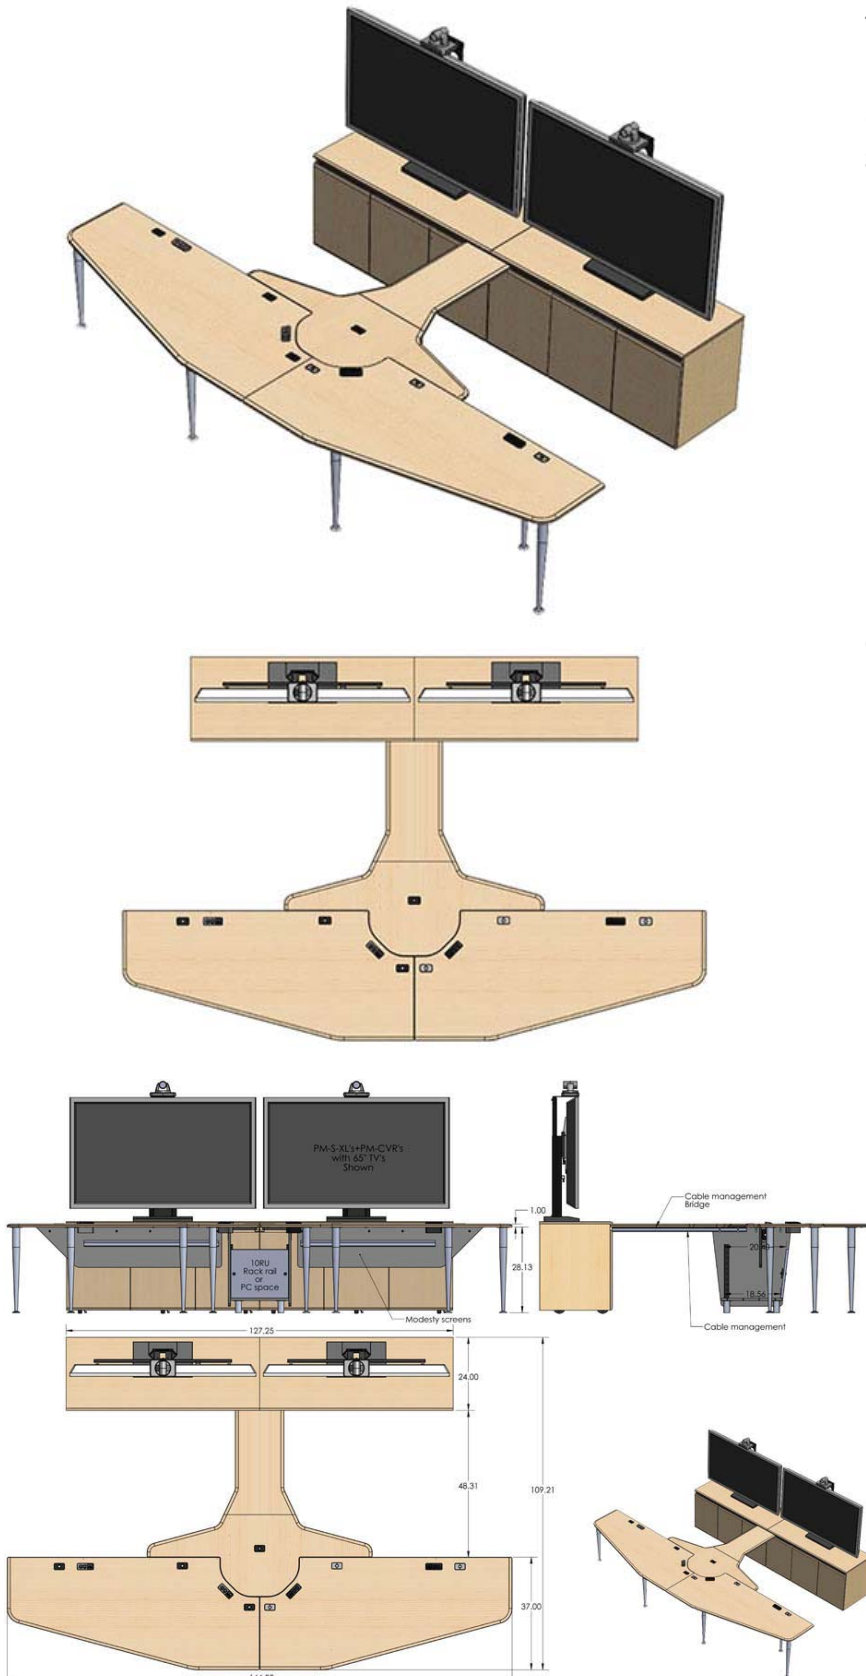

Standard Features

Table

- Seats 6 people
- Cable management tray and grommets built in
- Built in equipment rack for codec or PC, 10U with easy access
- Bridge for cable management to room or furniture
- 2 bridges offered for different camera distance requirements (36" and 49 1/4")
- Thermal wrap laminate finish in many colors

CR3000EX Tech Credenza

- 3X 12U bays and 3X cooling fans

PM-S-XL

- Stand for single 52" - 80" TV's
- Camera mount

PM-CVR Cosmetic steel cover for the base

Options

- **CR3030EX** Deep credenza (6" deeper than CR3000EX)
- **PLM1022** 10" - 24" LCD monitor mount
- **TVCB** Camera bracket for freestanding or wall mount TV's
- **CS** Wall mount camera or codec shelf
- **CBB-TV** Under TV camera bracket (26" - 80" TV's)
- **SF-PB3** Surface mounted 3-outlet 120V power bar
- **POP5** Pop-up connection panel
- **CUB4** Black-B/Silver-S Power Panel
- **CHGQIW** Wireless charging station white
- **CHGQI-DNGL** Dongle lightning, 30-pin, Micro-USB. Requires CHGQIW.
- **9031** Vented metal shelf
- **9041** Sliding shelf
- **9052** Sliding drawer
- **9107** Lacing bar (19" long)
- **GRC60** 60mm Round grommet. Black-B, white-W & grey-G
- **CUSTOM CUTOUT** Cutouts for electronics or other items specified by the customer

Specifications

Model: VC-TABLE T4
Width: 166"
Depth: 109"
Height: 29-1/8"

Finishes

The information contained in this drawing is the sole property of Audio Visual Furniture International. Any reproduction in part or as a whole without the written permission of Audio Visual Furniture International is prohibited. We can build or modify stock configurations to suit customer specifications. Please contact us to discuss how this service can help meet your needs. Some quantity restrictions may apply. Specification subject to change without notice. Computers, cameras, monitors, etc. are shown to illustrate product usage and are not included unless otherwise noted.