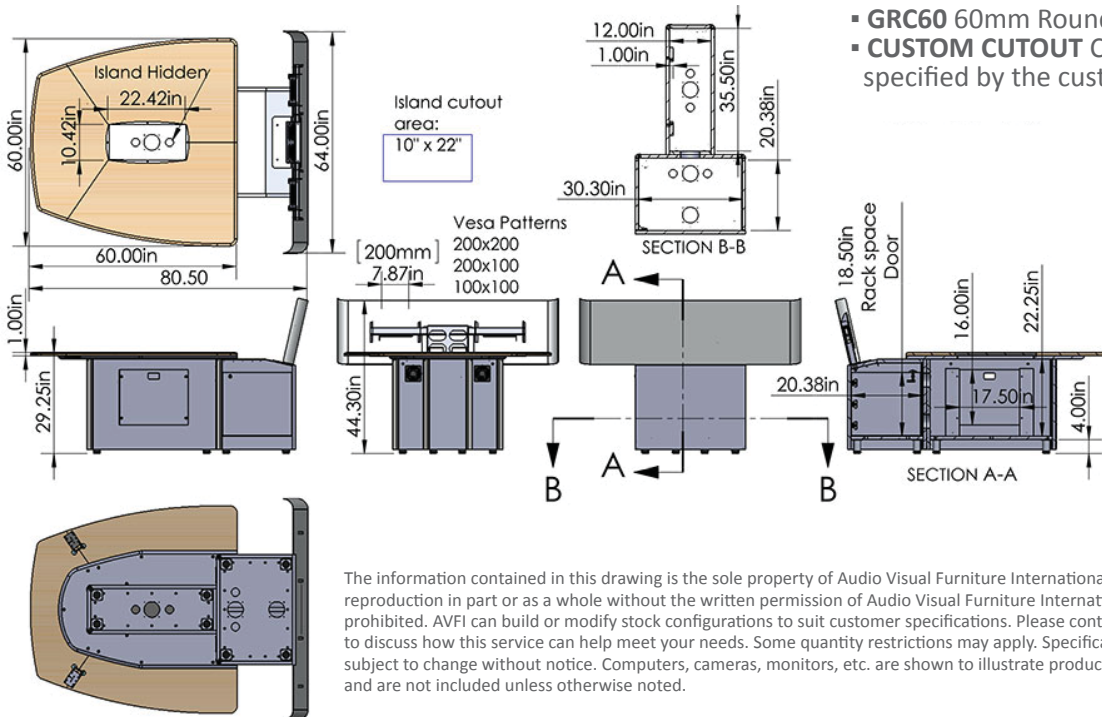

T525EX is a lower height collaboration table with instructor visibility in mind. Designed for classroom environments, this table brings a clean high-tech look to today's innovative classrooms. It features base storage which can house PC components and various electrical units, cable management and optional custom cutouts for accommodating your electronics grommets/cubby's for easy plug in of laptops or USB keys and displaying on screen. The table comes in a variety of wood grain or solid colors that are sure to compliment any classroom environment

Standard Features

- Seats 5 people
- Includes dual mount for 32" displays
- Island to conceal inputs/outputs and power supplies
- Removable panel and locking door accessible cable management and rack space
- Base can fit a 10U rack cube or PC. Max dims 20.38"W x 18.5"H x 30.25"D
- Top is thermal wrapped Surf(x) and base is furniture grade laminate

Specifications

- Model:** T525EX
- Width:** 60"
- Depth:** 80.5"
- Height:** 45" (Table top height is 29.25")

Finishes

The information contained in this drawing is the sole property of Audio Visual Furniture International. Any reproduction in part or as a whole without the written permission of Audio Visual Furniture International is prohibited. AVFI can build or modify stock configurations to suit customer specifications. Please contact us to discuss how this service can help meet your needs. Some quantity restrictions may apply. Specification subject to change without notice. Computers, cameras, monitors, etc. are shown to illustrate product usage and are not included unless otherwise noted.