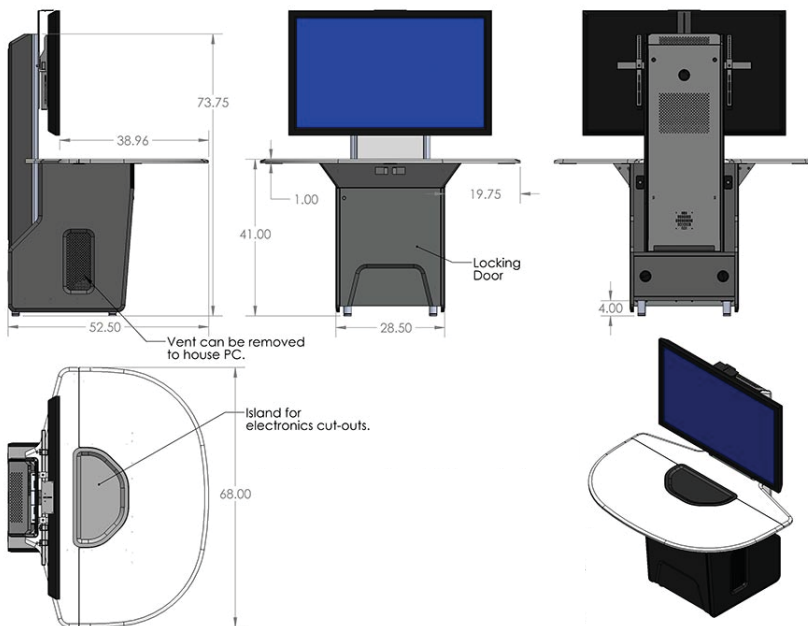

Designed primarily for the huddle rooms, the table **T628T-NE** brings a high-tech look to small collaboration rooms. Minimum room dimensions: 11' - 6" W X 7' - 4" D.

Standard Features

- 42" bar height table top
- Seats 3 to 4 people
- Includes TP800 monitor stand (Choice of single-S, dual-D or single-XL display)
- TP800 includes camera mount
- One large vented base compartments to house drop-in racks or PC's
- Island is designed to conceal inputs/outputs and power supplies
- 10U drop-in rack
- Thermal wrap laminate finish in many colors

Options

- **T628-NE** 30" high collaboration table for 3 to 4 people
- **T628 Extension** Accommodates 4 additional people
- **PLM1022** 10" - 24" LCD monitor mount
- **CS** Wall mount camera or codec shelf
- **CBB-TV** Under TV camera bracket (26" - 80" TV's)
- **PB** Six outlet power bar with 10 ft. cord
- **CUB3** Round cable well
- **CUB4** Black-B/Silver-S Power Panel
- **CUB5** Round cable well
- **CUB8** Table top cable well
- **PC-PATCH** 2x 110AC, RJ45, Phone, 2xUSB
- **SF-PB3** Surface mounted 3-outlet 120V power bar
- **CHGQIW** Wireless charging station white
- **CHGQI-DNGL** Dongle lightning, 30-pin, Micro-USB. Requires CHGQIW.
- **9031** Vented metal shelf
- **9041** Sliding shelf
- **9052** Sliding drawer
- **GRC60** 60mm Round grommet. Black-B, white-W & grey-G
- **CUSTOM CUTOUT** Cutouts for electronics or other items specified by the customer