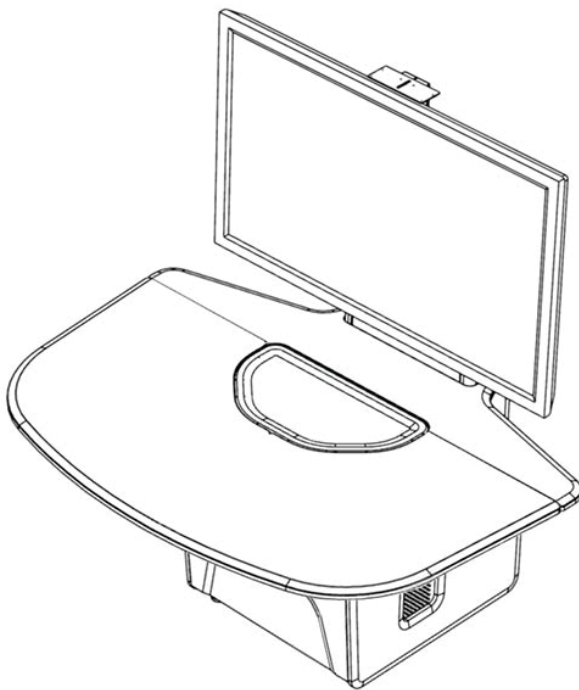

Designed primarily for the huddle rooms, the table **T628-NE** brings a high-tech look to small collaboration rooms. Minimum room dimensions: 11' - 6" W X 7' - 4" D.

Standard Features

- Seats 3 to 4 people
- Includes TP800 monitor stand (Choice of single-S, dual-D or single-XL display)
- TP800 includes camera mount
- One large vented base compartments to house drop-in racks or PC's up to 9U
- Island is designed to conceal inputs/outputs and power supplies
- 8U drop-in rack
- Thermal wrap laminate finish in many colors

Options

- **T628 Extension** Accommodates 4 additional people
- **PLM1022** 10" - 24" LCD monitor mount
- **PB** Six outlet power bar with 10 ft. cord
- **CS** Wall mount camera or codec shelf
- **CBB-TV** Under TV camera bracket (26" - 80" TV's)
- **PB** Six outlet power bar with 10 ft. cord
- **CUB3** Round cable well
- **CUB4** Black-B/Silver-S Power Panel
- **CUB5** Round cable well
- **CUB8** Table top cable well
- **POP5** Pop-up connection panel
- **PC-PATCH** 2x 110AC, RJ45, Phone, 2xUSB
- **SF-PB3** Surface mounted 3-outlet 120V power bar
- **CHGQIW** Wireless charging station white
- **CHGQI-DNGL** Dongle lightning, 30-pin, Micro-USB. Requires CHGQIW.
- **9031** Vented metal shelf
- **9041** Sliding shelf
- **9052** Sliding drawer
- **GRC60** 60mm Round grommet. Black-B, white-W & grey-G
- **CUSTOM CUTOUT** Cutouts for electronics or other items specified by the customer