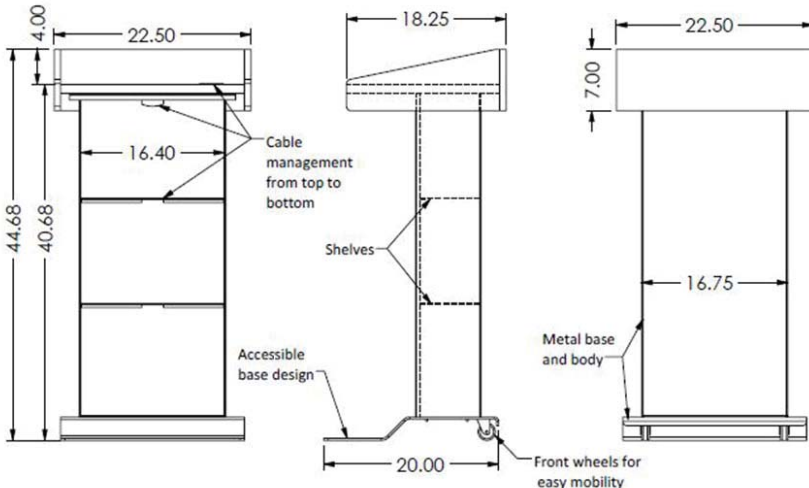

LEXYZ27 is a modern, elegant and solid mobile lectern that you can roll where it is desired. Perfect for giving conferences, public presentations or speeches.

Standard Features

- Accessible base design that allows close access and large footprint for a stable base
- 21" X 17.5" flat surface top
- 2 interior shelves for storing notes or a glass of water
- Cable pass through inside the unit so the cables are tied and neat
- Sturdy metal silver base and body
- Top of lectern has wood grain laminate finish, available in Cherry Hill Plank-CHL, Bartlett Pearwood-BPL and Baroque-BRL
- 2 front wheels that allow the unit to be moved where it is desired
- Ships assembled

Options

- **PB** Six outlet power bar with 10 ft. cord
- **CUB3** Round cable well
- **CUB4** Black-B/Silver-S Power Panel
- **PC-PATCH** 2x 110AC, RJ45, Phone, 2x USB
- **CHGQIW** Wireless charging station white Only on flat cutout
- **CHGQI-DNGL** Dongle lightning, 30-pin, Micro-USB. Requires CHGQIW
- **MIC-18** MX418 S/C Shure Gooseneck microphone
- **LIGHT-18** Littlite Gooseneck
- **CUSTOM CUTOUT** Cutouts for electronics or other items specified by the customer

Specifications

Model: LEXYZ27
Width: 22.50"
Depth: 20"
Height: 44.68"

Finishes (Top)

Other finishes are available. Check website.

The information contained in this drawing is the sole property of Audio Visual Furniture International. Any reproduction in part or as a whole without the written permission of Audio Visual Furniture International is prohibited. We can build or modify stock configurations to suit customer specifications. Please contact us to discuss how this service can help meet your needs. Some quantity restrictions may apply. Specification subject to change without notice. Computers, cameras, monitors, etc. are shown to illustrate product usage and are not included unless otherwise noted.