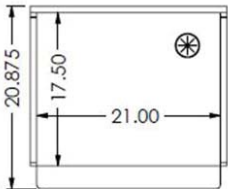

LEXYZ27 is a modern, elegant and solid mobile lectern that you can roll where it is desired. Perfect for giving conferences, public presentations or speeches.

Standard Features

- Accessible base design that allows close access and large footprint for a stable base
- 21" X 17.5" flat surface top
- 2 interior shelves for storing notes or a glass of water
- Cable pass through inside the unit so the cables are tied and neat
- Sturdy metal silver base and body
- Top of lectern has wood grain laminate finish, available in Cherry Hill Plank-CHL, Bartlett Pearwood-BPL and Baroque-BRL
- 2 front wheels that allow the unit to be moved where it is desired
- Ships assembled

Options

- **PB** Six outlet power bar with 10 ft. cord
- **CUB3** Round cable well
- **CUB4** Black-B/Silver-S Power Panel
- **PC-PATCH** 2x 110AC, RJ45, Phone, 2x USB
- **CHGQIW** Wireless charging station white Only on flat cutout
- **CHGQI-DNGL** Dongle lightning, 30-pin, Micro-USB. Requires CHGQIW
- **MIC-18** MX418 S/C Shure Gooseneck microphone
- **LIGHT-18** Littlite Gooseneck
- **CUSTOM CUTOUT** Cutouts for electronics or other items specified by the customer

Specifications

Model: LEXYZ27
Width: 22.50"
Depth: 20"
Height: 44.68"

Finishes (Top)

Other finishes are available. Check website.

The information contained in this drawing is the sole property of Audio Visual Furniture International. Any reproduction in part or as a whole without the written permission of Audio Visual Furniture International is prohibited. We can build or modify stock configurations to suit customer specifications. Please contact us to discuss how this service can help meet your needs. Some quantity restrictions may apply. Specification subject to change without notice. Computers, cameras, monitors, etc. are shown to illustrate product usage and are not included unless otherwise noted.