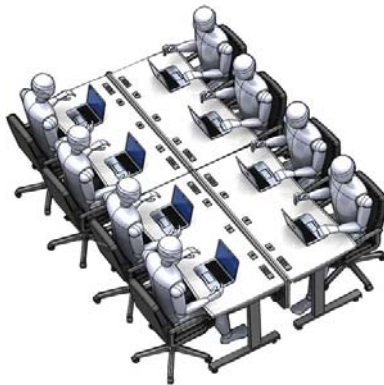

DS6330S-FX (Single user)

DS6330D-FX (Dual user)

The **DS6330** training desk is the ideal solution for high tech classrooms, lecture halls and corporate training sites. Model **DS6330S-FX** is for single user and **DS6330D-FX** is for dual users. It features a large work surface with easily accessible power and grommets for electronics and charging devices. Extra charge for custom cutouts for electronics or other items specified by the customer.

Standard Features

- Made with highly resistant thermowrap surface available in many colors surf(x)
- Large 63" W x 30" D work surface to accommodate monitors, laptops and documents
- Modesty panel with cable management
- Durable legs with adjustable levelling feet
- Dual (model DS6330D-FX) or single (model DS6330S-FX) user design available
- 2X SF-PB3 (Surface mounted 3-outlet 120V power bar with 10 ft. cord) on the dual model and 1X PC-PATCH (2x 110AC, RJ45, Phone, 2x USB) on the single model
- Minor assembly required

Options

- **PCH730** Under desk CPU holder (Single model only)
- **PB** Six outlet power bar with 10 ft. cord
- **C900S** 15" - 24" Adjustable monitor arm
- **C900D** Adjustable dual monitor arm. Holds monitors up to 22" horizontal width each
- **CHGQIW** Wireless charging station white
- **CHGQI-DNGL** Dongle lightning, 30-pin, Micro-USB (Requires CHGQIW)
- **CUSTOM CUTOUT** Cutouts for electronics or other items specified by the customer
- Adjustable height version also available (DS6330-LFT)