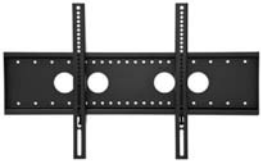

**PM-RP-BKT**

**RealPresence® Group 300 & 500**

**Codec Bracket**  
Can be wall mounted or mounted to our carts

**PM-HDCB**

**Codec Bracket**

For PM-S, PM-D, PM-S-XL, PM-S-FL, PM-XFL-D, PM-XFL-S & wall

**PM-CMP**

**Codec Mounting Plate**

Fits PM-S, PM-D, PM-S-XL, PM-S-FL, PM-XFL-D & PM-XFL-S

**PM-HD-EXP**

**Codec Bracket**

Designed for LifeSize® Express™ 200/220 codecs. Can be mounted on spine or on back of bracket

**PM-PC-BKT**

**Codec/PC Bracket**

Fits PM-S, PM-D, PM-S-XL, PM-S-FL, PM-XFL-D, PM-XFL-S & PM-XFL-LIFT

**PM-BKT-S**  
Additional TV Bracket  
For PM-S, PM-S-XL,  
PM-S-FL, PM-XFL-D,  
PM-XFL-S

**SBB**  
Sound Bar Bracket  
Can be mounted above or below TV.  
Available for the PM series (All),  
TP1000 (All) & MC1000 (All)