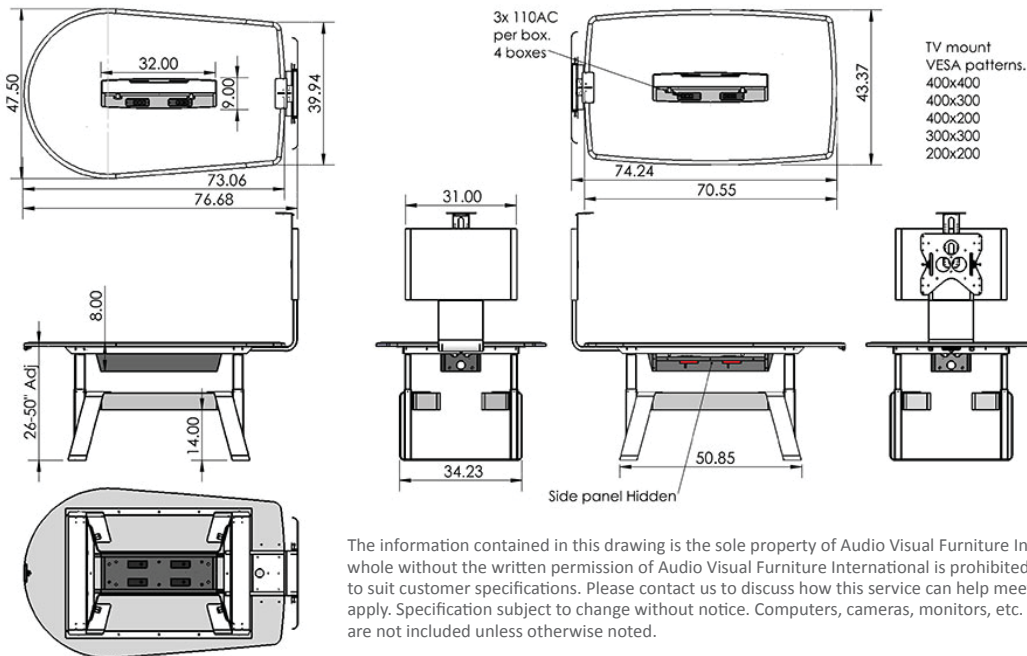

Standard Features

- Seats 5 with TV or 6 without
- 4X Triple 110v power outlets (SF-PB3) in center with flip up soft close doors
- Attractive weighted steel base with silver finish
- Height adjustment sit to stand height 27" to 42"+ featuring Linak® electric actuators
- Switch with LCD height display and programmable memory height settings
- Offered as a stand-alone 360° table or with TV mount at one end supporting up to 60" display
- 1" thick tabletop with highly resistant thermowrap surface
- Your choice of Rectangular or Bullet shape top

Options

- **TVCB** Camera bracket for freestanding or wall mount TV's
- **CS** Wall mount camera or codec shelf
- **PB** Six outlet power bar with 10 ft. cord
- **PC-PATCH** 2x 110AC, RJ45, Phone, 2x USB
- **CUB3** Round cable well
- **CUB4** Black-B/Silver-S Power Panel
- **CUB5** Round cable well
- **CUB8** Table top cable well
- **CHGQIW** Wireless charging station white
- **CHGQI-DNGL** Dongle lightning, 30-pin, Micro-USB. Requires CHGQIW
- **GRC60** 60mm Round grommet. Black-B, white-W & grey-G
- **CUSTOM CUTOUT** Cutouts for electronics or other items specified by the customer

Specifications

Model: TLF4X6
Width: 47.5"
Depth: 75"
Height: 27" - 42"+

Finishes

The information contained in this drawing is the sole property of Audio Visual Furniture International. Any reproduction in part or as a whole without the written permission of Audio Visual Furniture International is prohibited. AVFI can build or modify stock configurations to suit customer specifications. Please contact us to discuss how this service can help meet your needs. Some quantity restrictions may apply. Specification subject to change without notice. Computers, cameras, monitors, etc. are shown to illustrate product usage and are not included unless otherwise noted.