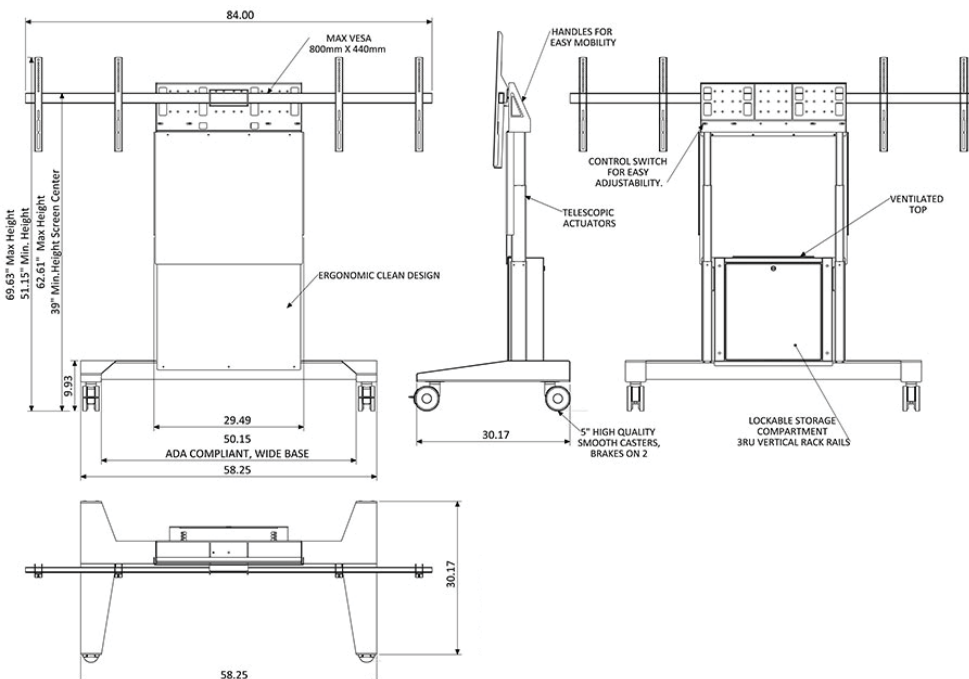

The **SYZ90-D** is a heavy duty electrical height adjustable mobile stand for dual TV's and interactive touch screen displays. This stand supports up to 2x 70" screens and has a maximum lifting weight capability of 290 lbs. Its unique design is ideal for environments where adjustable height or ADA is required; creating accessibility to technology into classrooms and corporate environments. It features rear lockable compartment for storage or 3U racking space with cable channel and ventilation.

### Standard Features

- Accommodates 2x 42" to 70" monitors (290 lbs max - 800 x 400mm VESA max)
- Dual lifting electrical actuators with anticollision setup
- 23.5" stroke travel with memory control switch for easy incremental adjustments; optional remote control
- 4" heavy duty swivel casters with ball bearings, non-marking wheels, 2 are locking
- Rear lockable compartment with 3U vertical rack inside
- Scratch resistant powder coat finish
- Grey metal body
- Fits through standard doorways
- Ships fully assembled

### Options

- **TVCB-XL** Camera bracket (For video conference applications allowing camera to ride up & down with the screen)
- **CBB-TV** Under TV camera bracket (26" - 80" TV's)
- **PB** Six outlet power bar with 10 ft. cord
- **RCL11** Remote control

### Specifications

**Model:** SYZ90-D  
**Width:** 58.25"  
**Depth:** 30"  
**Stand height:** 51.15" - 74.75"  
**Center line display:** 39" - 62.5"