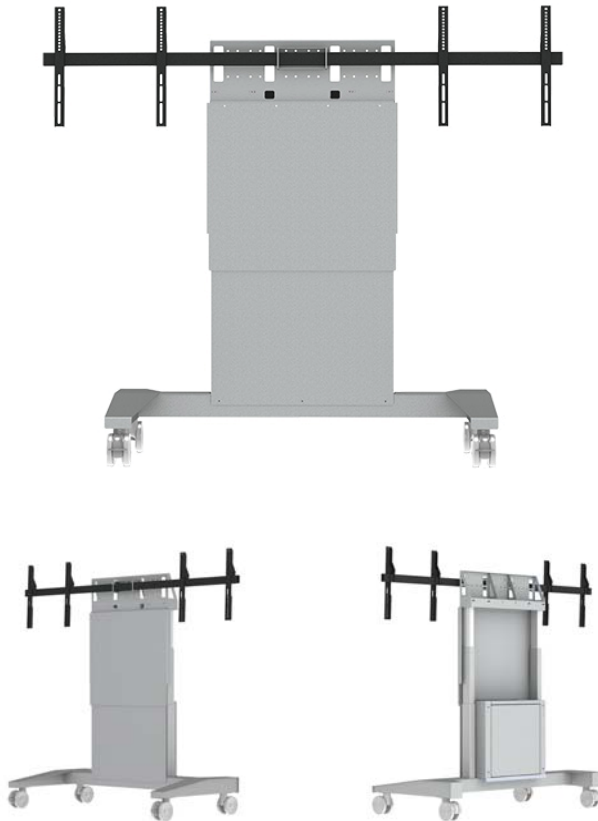

The **SYZ90-D** is a heavy duty electrical height adjustable mobile stand for dual TV's and interactive touch screen displays. This stand supports up to 2x 70" screens and has a maximum lifting weight capability of 290 lbs. Its unique design is ideal for environments where adjustable height or ADA is required; creating accessibility to technology into classrooms and corporate environments. It features rear lockable compartment for storage or 3U racking space with cable channel and ventilation.

### Standard Features

- Accommodates 2x 42" to 70" monitors (290 lbs max - 800 x 400mm VESA max)
- Dual lifting electrical actuators with anticollision setup
- 23.5" stroke travel with memory control switch for easy incremental adjustments; optional remote control
- 4" heavy duty swivel casters with ball bearings, non-marking wheels, 2 are locking
- Rear lockable compartment with 3U vertical rack inside
- Scratch resistant powder coat finish
- Grey metal body
- Fits through standard doorways
- Ships fully assembled

### Options

- **TVCB-XL** Camera bracket (For video conference applications allowing camera to ride up & down with the screen)
- **CBB-TV** Under TV camera bracket (26" - 80" TV's)
- **PB** Six outlet power bar with 10 ft. cord
- **RCL11** Remote control

### Specifications

**Model:** SYZ90-D  
**Width:** 58.25"  
**Depth:** 30"  
**Stand height:** 51.15" - 74.75"  
**Center line display:** 39" - 62.5"