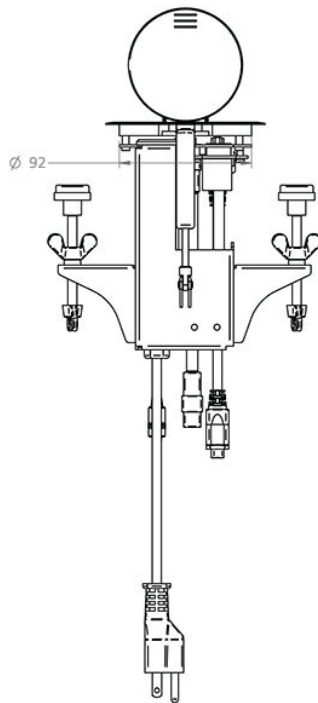

Used with podiums, lecterns, and conference room tables, the round cable well model **CUB5** offers quick and convenient table top access to power and cable connections for connecting laptops, projectors, media players and other electronic peripherals. US and Canada electrical certifications.

Standard Features

- US and Canada electrical certifications
- Black or silver colors available
- Pneumatic pop-up lid
- Furniture mounted. Easily installed on a table or podium top
- 1 x 120V AC power plug (maximum 5A input)
- 4 x inputs:
 - 1 x 15 Pin HD connector
 - 1 x HDMI
 - 1 x 3.5mm mini jack
 - 1 x RJ45 network
- 92-95 mm diameter cutout size

Options

- **CUTTING-CHARGE** Factory cut, panel mount cut-out, added to our podiums, lecterns and tables. (Specify desired cut-out location when ordering)

Specifications

- Model:** CUB5
- Diameter:** 4.1"
- Height:** 6.3"
- Color:** Black or Silver
- Cutout Size:** 92-95mm diameter