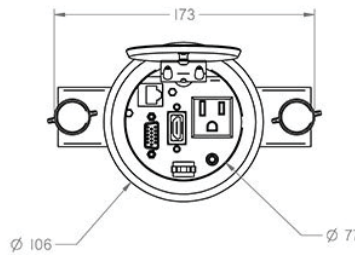

Used with podiums, lecterns, and conference room tables, the round cable well model **CUB5** offers quick and convenient table top access to power and cable connections for connecting laptops, projectors, media players and other electronic peripherals. US and Canada electrical certifications.

Standard Features

- US and Canada electrical certifications
- Black or silver colors available
- Pneumatic pop-up lid
- Furniture mounted. Easily installed on a table or podium top
- 1 x 120V AC power plug (maximum 5A input)
- 4 x inputs:
 - 1 x 15 Pin HD connector
 - 1 x HDMI
 - 1 x 3.5mm mini jack
 - 1 x RJ45 network
- 92-95 mm diameter cutout size

Options

- **CUTTING-CHARGE** Factory cut, panel mount cut-out, added to our podiums, lecterns and tables. (Specify desired cut-out location when ordering)

Specifications

- Model:** CUB5
- Diameter:** 4.1"
- Height:** 6.3"
- Color:** Black or Silver
- Cutout Size:** 92-95mm diameter