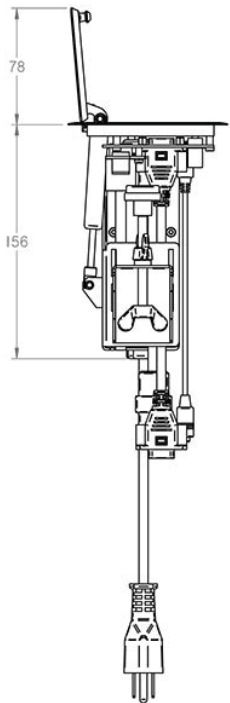

Used with podiums, lecterns, and conference room tables, the round cable well model **CUB5** offers quick and convenient table top access to power and cable connections for connecting laptops, projectors, media players and other electronic peripherals. US and Canada electrical certifications.

Standard Features

- US and Canada electrical certifications
- Black or silver colors available
- Pneumatic pop-up lid
- Furniture mounted. Easily installed on a table or podium top
- 1 x 120V AC power plug (maximum 5A input)
- 4 x inputs:
 - 1 x 15 Pin HD connector
 - 1 x HDMI
 - 1 x 3.5mm mini jack
 - 1 x RJ45 network
- 92-95 mm diameter cutout size

Options

- **CUTTING-CHARGE** Factory cut, panel mount cut-out, added to our podiums, lecterns and tables. (Specify desired cut-out location when ordering)

Specifications

- Model:** CUB5
- Diameter:** 4.1"
- Height:** 6.3"
- Color:** Black or Silver
- Cutout Size:** 92-95mm diameter