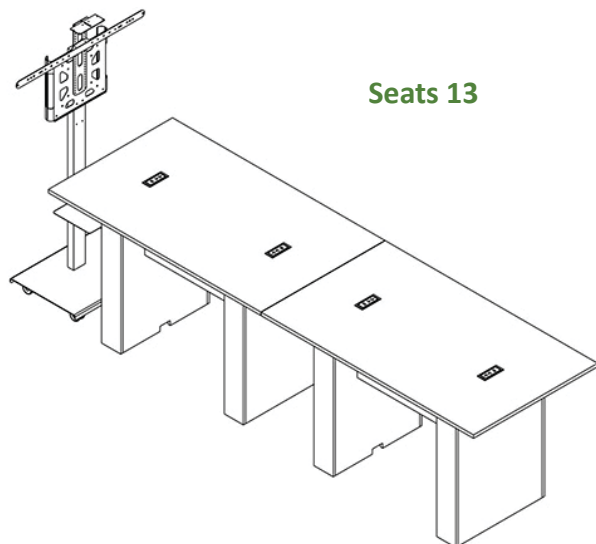

Standard Features

- Choose height of table according to your specific needs; Counter (36”H) and bar height (42”H) available
- 2x CUB4 power panel (2x 110V 15A outlets + 2x USB charging ports)
- Cable management inside unit
- Furniture grade laminate finish available in a variety of colors
- Partially assembled; ships flat packed

Options

- **PB** Six outlet power bar with 10 ft. cord
- **CUB3** Round cable well
- **CUB5** Round cable well (Black or Silver)
- **CUB8** Table top cable well
- **C900S/C900D** Single/Dual Monitor Arm
- **GRC60** 60mm Round grommet. Black-B, white-W & grey-G
- **CUSTOM CUTOUT** Cutouts for electronics or other items specified by the customer

For your convenience, we now offer THYZ table packages as follows:

THC36 T1 Package
1x THYZC36 Table +
1x SYZ40 Stand +
1x TVCB Camera Bracket +
1x SYZ1 Laptop Shelf

THC36 T2 Package
2x THYZC36 Tables +
1x SYZ40 Stand +
1x TVCB Camera Bracket +
1x SYZ1 Laptop Shelf

THB36 T1 Package
1x THYZB36 Table +
1x SYZ40 Stand +
1x TVCB Camera Bracket +
1x SYZ1 Laptop Shelf

THB36 T2 Package
2x THYZB36 Tables +
1x SYZ40 Stand +
1x TVCB Camera Bracket +
1x SYZ1 Laptop Shelf