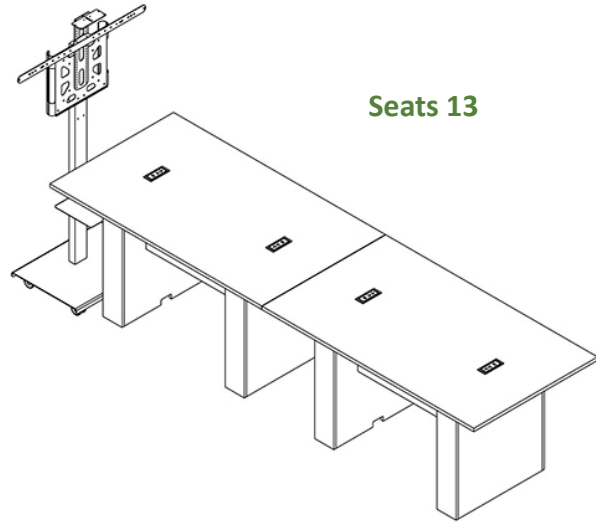

Standard Features

- Choose height of table according to your specific needs; Counter (36”H) and bar height (42”H) available
- 2x CUB4 power panel (2x 110V 15A outlets + 2x USB charging ports)
- Cable management inside unit
- Furniture grade laminate finish available in a variety of colors
- Partially assembled; ships flat packed

Options

- **PB** Six outlet power bar with 10 ft. cord
- **CUB3** Round cable well
- **CUB5** Round cable well (Black or Silver)
- **CUB8** Table top cable well
- **C900S/C900D** Single/Dual Monitor Arm
- **GRC60** 60mm Round grommet. Black-B, white-W & grey-G
- **CUSTOM CUTOUT** Cutouts for electronics or other items specified by the customer

Specifications

Model: THYZB36
Width: 72”
Depth: 42”
Height: 42” Bar height

The information contained in this drawing is the sole property of Audio Visual Furniture International. Any reproduction in part or as a whole without the written permission of Audio Visual Furniture International is prohibited. AVFI can build or modify stock configurations to suit customer specifications. Please contact us to discuss how this service can help meet your needs. Some quantity restrictions may apply. Specification subject to change without notice. Computers, cameras, monitors, etc. are shown to illustrate product usage and are not included unless otherwise noted.

For your convenience, we now offer THYZ table packages as follows:

THC36 T1 Package
1x THYZC36 Table +
1x SYZ40 Stand +
1x TVCB Camera Bracket +
1x SYZ1 Laptop Shelf

THC36 T2 Package
2x THYZC36 Tables +
1x SYZ40 Stand +
1x TVCB Camera Bracket +
1x SYZ1 Laptop Shelf