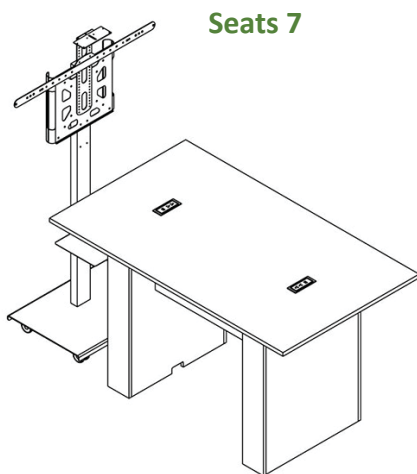

Standard Features

- Choose height of table according to your specific needs; Counter (36”H) and bar height (42”H) available
- 2x CUB4 power panel (2x 110V 15A outlets + 2x USB charging ports)
- Cable management inside unit
- Furniture grade laminate finish available in a variety of colors
- Partially assembled; ships flat packed

Options

- **PB** Six outlet power bar with 10 ft. cord
- **CUB3** Round cable well
- **CUB5** Round cable well (Black or Silver)
- **CUB8** Table top cable well
- **C900S/C900D** Single/Dual Monitor Arm
- **GRC60** 60mm Round grommet. Black-B, white-W & grey-G
- **CUSTOM CUTOUT** Cutouts for electronics or other items specified by the customer

Specifications

Model: THYZB36
Width: 72”
Depth: 42”
Height: 42” Bar height

The information contained in this drawing is the sole property of Audio Visual Furniture International. Any reproduction in part or as a whole without the written permission of Audio Visual Furniture International is prohibited. AVFI can build or modify stock configurations to suit customer specifications. Please contact us to discuss how this service can help meet your needs. Some quantity restrictions may apply. Specification subject to change without notice. Computers, cameras, monitors, etc. are shown to illustrate product usage and are not included unless otherwise noted.

For your convenience, we now offer THYZ table packages as follows:

THC36 T1 Package
1x THYZC36 Table +
1x SYZ40 Stand +
1x TVCB Camera Bracket +
1x SYZ1 Laptop Shelf

THC36 T2 Package
2x THYZC36 Tables +
1x SYZ40 Stand +
1x TVCB Camera Bracket +
1x SYZ1 Laptop Shelf