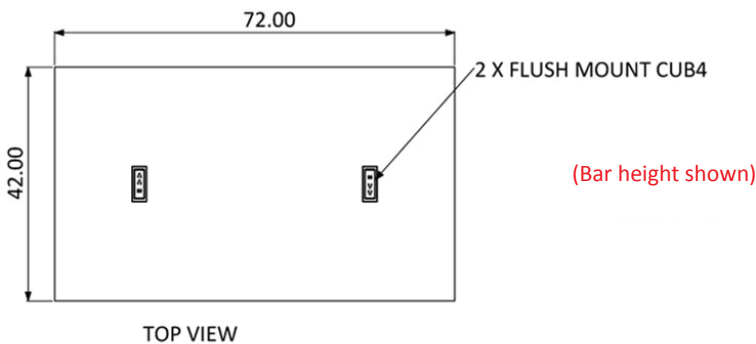

Standard Features

- Choose height of table according to your specific needs; Counter (36”H) and bar height (42”H) available
- 2x CUB4 power panel (2x 110V 15A outlets + 2x USB charging ports)
- Cable management inside unit
- Furniture grade laminate finish available in a variety of colors
- Partially assembled; ships flat packed

Options

- **PB** Six outlet power bar with 10 ft. cord
- **CUB3** Round cable well
- **CUB5** Round cable well (Black or Silver)
- **CUB8** Table top cable well
- **C900S/C900D** Single/Dual Monitor Arm
- **GRC60** 60mm Round grommet. Black-B, white-W & grey-G
- **CUSTOM CUTOUT** Cutouts for electronics or other items specified by the customer

2x THYZB36 side by side

Finishes (Top)

Note: Base & modesty panel are white (WHL). Other finishes are available with a longer lead time.

Specifications

Model: THYZC36
Width: 72”
Depth: 42”
Height: 36” Counter height

Specifications

Model: THYZB36
Width: 72”
Depth: 42”
Height: 42” Bar height

The information contained in this drawing is the sole property of Audio Visual Furniture International. Any reproduction in part or as a whole without the written permission of Audio Visual Furniture International is prohibited. AVFI can build or modify stock configurations to suit customer specifications. Please contact us to discuss how this service can help meet your needs. Some quantity restrictions may apply. Specification subject to change without notice. Computers, cameras, monitors, etc. are shown to illustrate product usage and are not included unless otherwise noted.