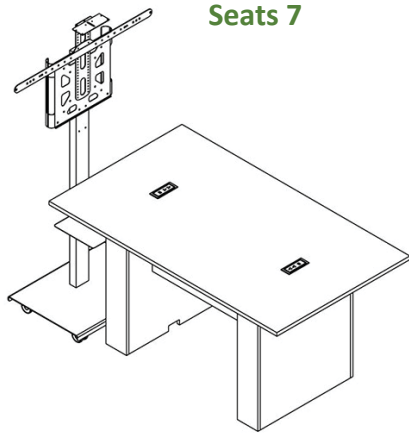

For your convenience, we now offer THYZ table packages as follows:

THC36 T1 Package
1x THYZC36 Table +
1x SYZ40 Stand +
1x TVCB Camera Bracket +
1x SYZ1 Laptop Shelf