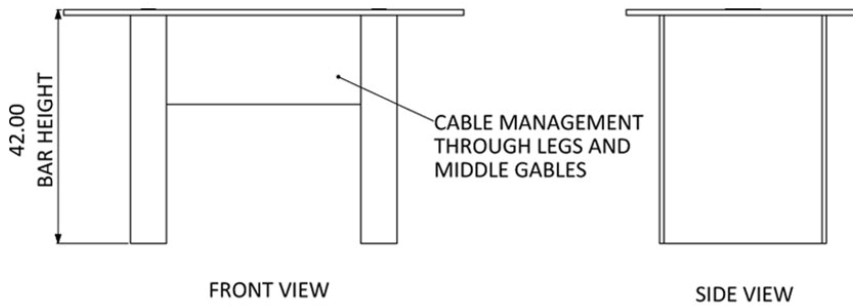

Standard Features

- Choose height of table according to your specific needs; Counter (36”H) and bar height (42”H) available
- 2x CUB4 power panel (2x 110V 15A outlets + 2x USB charging ports)
- Cable management inside unit
- Furniture grade laminate finish available in a variety of colors
- Partially assembled; ships flat packed

Options

- **PB** Six outlet power bar with 10 ft. cord
- **CUB3** Round cable well
- **CUB5** Round cable well (Black or Silver)
- **CUB8** Table top cable well
- **C900S/C900D** Single/Dual Monitor Arm
- **GRC60** 60mm Round grommet. Black-B, white-W & grey-G
- **CUSTOM CUTOUT** Cutouts for electronics or other items specified by the customer

2x THYZB36 side by side

Finishes (Top)

Note: Base & modesty panel are white (WHL). Other finishes are available with a longer lead time.

Specifications

Model: THYZC36
Width: 72”
Depth: 42”
Height: 36” Counter height

Specifications

Model: THYZB36
Width: 72”
Depth: 42”
Height: 42” Bar height

The information contained in this drawing is the sole property of Audio Visual Furniture International. Any reproduction in part or as a whole without the written permission of Audio Visual Furniture International is prohibited. AVFI can build or modify stock configurations to suit customer specifications. Please contact us to discuss how this service can help meet your needs. Some quantity restrictions may apply. Specification subject to change without notice. Computers, cameras, monitors, etc. are shown to illustrate product usage and are not included unless otherwise noted.